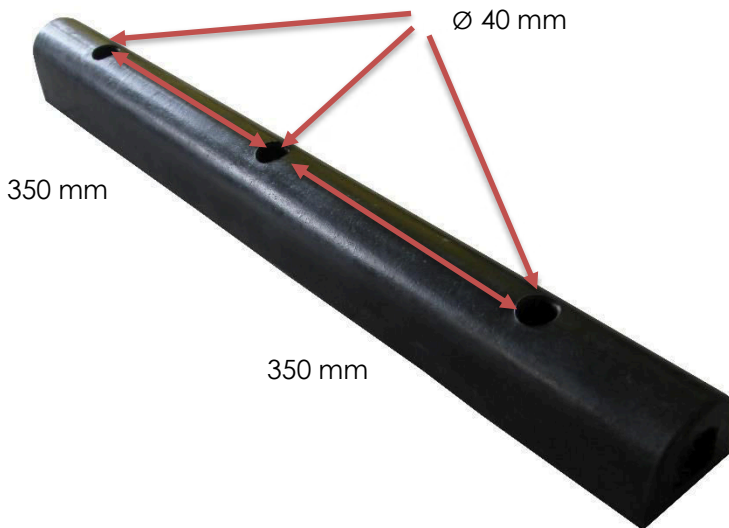

TECHNICAL SHEET

PGRV101 – HEAVY DUTY RUBBER BUMPER

Range : SIGN
Customs : 4016999790
EAN : 3321360017819

Thickness 25 mm

Thickness 25 mm

REF	Length (mm)	Width (mm)	Height (mm)	Weight (kg)
RQDB100	1000	100	100	8.45

- **Made of :** heavy duty rubber
- **Colors :** black

Characteristics :

- Recommended for the protection of docks and other hard conditions of use
- Fixations with 3 bolts. Holes \varnothing 40 mm (not supplied)
- Temperature of use $-40/+80^{\circ}\text{C}$